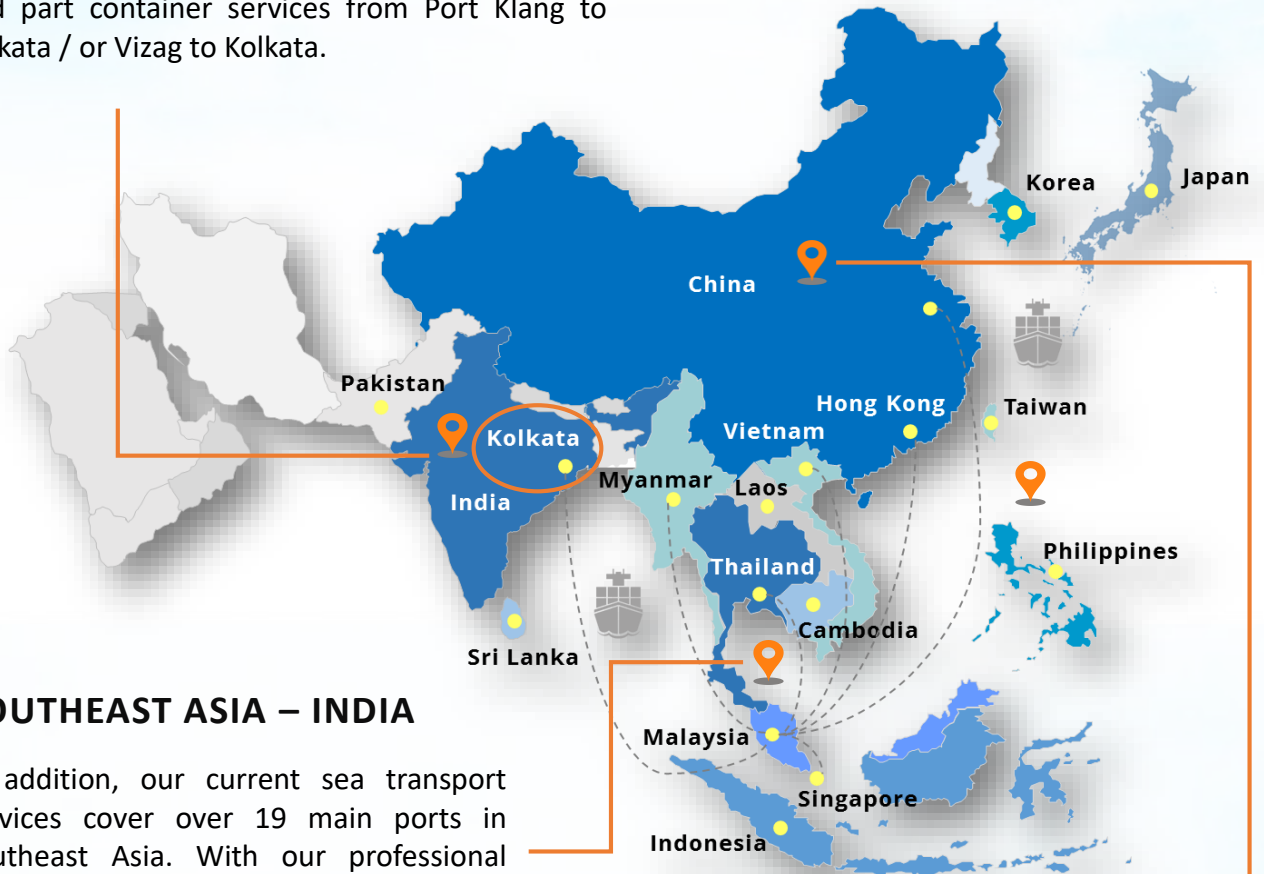

www.rclgroup.com

INDIA SUBCONTINENT

For over decade, we have been building excellent relationships with India local markets and vessel distribution network across Asia Centric. To meet the diverse needs of it costumer, RCL offers the most reliable schedule direct sea freight of full and part container services from Port Klang to Kolkata / or Vizag to Kolkata.

DIRECT

RCH SERVICE

Transit Time : 9 Days

Rotation : Port Klang (W/N) | Kolkata | Port Klang

SOUTHEAST ASIA – INDIA

In addition, our current sea transport services cover over 19 main ports in Southeast Asia. With our professional team we enable to provide first-class and customer oriented services.

TRANSHIP

CHINA – INDIA

We offer the trade nerve centers which able to connect large volume vessels from the regional to local spokes.

RCL supports both its Indian customers and the expansion of new markets through its expansive China and Far East connections.

RFM SERVICE

Rotation : Pusan | Qingdao | Shanghai | Shekou | Singapore | Port Klang

RIE SERVICE

Rotation : Qingdao | Shanghai | Ningbo | Da Chan Bay | Port Klang

RIM SERVICE

Rotation : Pusan | Shanghai | Ningbo | Xiamen | Da Chan Bay | Singapore | Port Klang